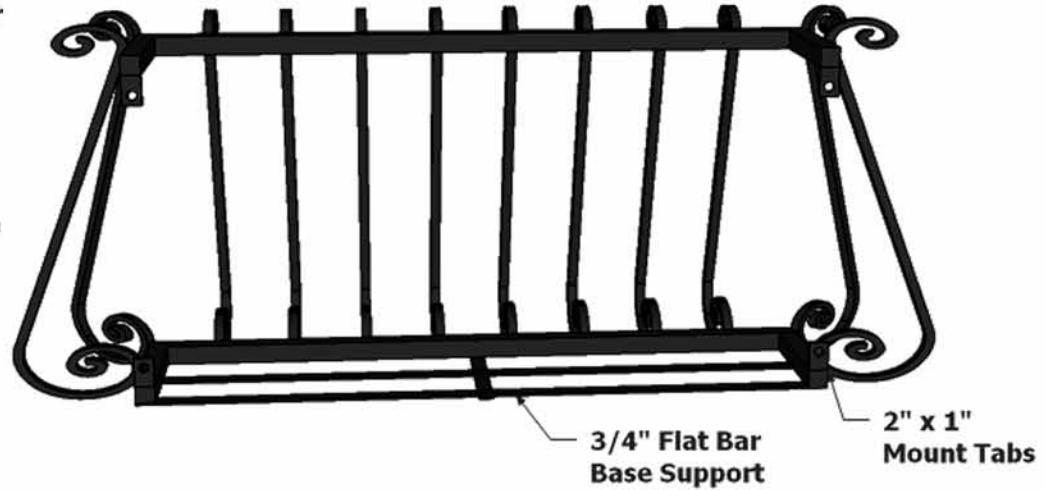

Perspective View

Front View

Rear View

Date: 12-7-2010  
 Revision:  
 Sheet: A  
 PN# 708-BAL-3618-8

Drawn by:  
 Content:

KE  
 Barcelona  
 Faux Balcony  
 36" x 18" x 8"

Design by Hooks and Lattice  
 All visual representations and designs are the intellectual property of Hooks and Lattice and protected under copy-right law. Any duplication of this design or any element is in direct violation of the law and will result in legal action.