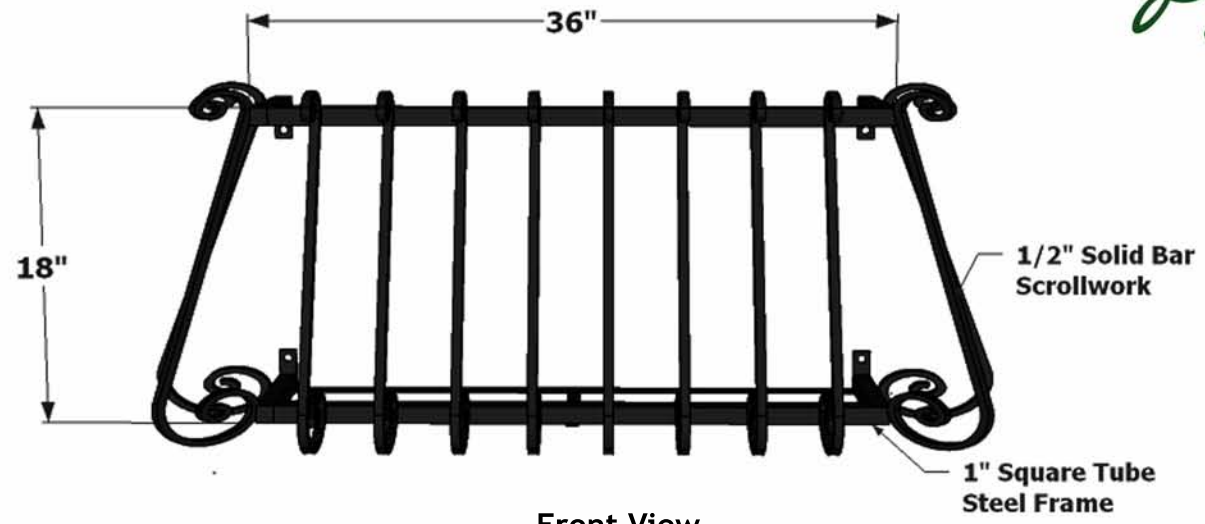

Perspective View

Front View

Rear View

Date: 12-7-2010  
 Revision:  
 Sheet: A  
 PN# 708-BAL-3618-8

Drawn by:  
 Content:

KE  
 Barcelona  
 Faux Balcony  
 36" x 18" x 8"

Design by Hooks and Lattice  
 All visual representations and designs are the intellectual property of Hooks and Lattice and protected under copy-right law. Any duplication of this design or any element is in direct violation of the law and will result in legal action.