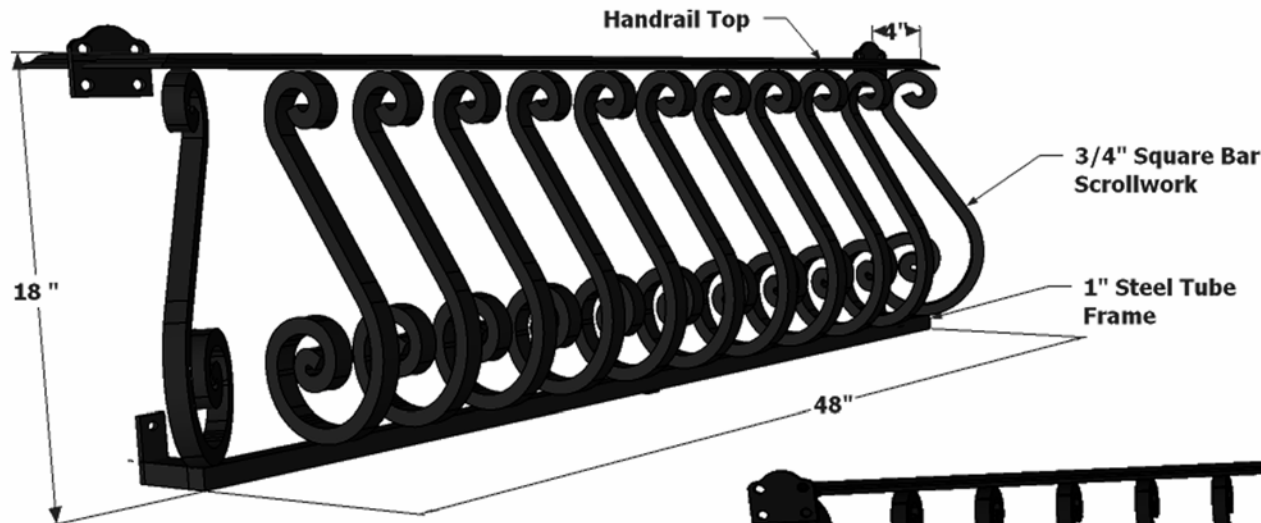

Front View

Perspective View

Rear View

Date: 12-17-2010
 Revision:
 Sheet: A
 PN# 707-BAL-4818-4

Drawn by:
 Content:

KE
 Sevilla
 Faux Balcony
 48" x 18" x 4"

Design by Hooks and Lattice
 All visual representations and designs are the intellectual property of Hooks and Lattice and protected under copy-right law. Any duplication of this design or any element is in direct violation of the law and will result in legal action.