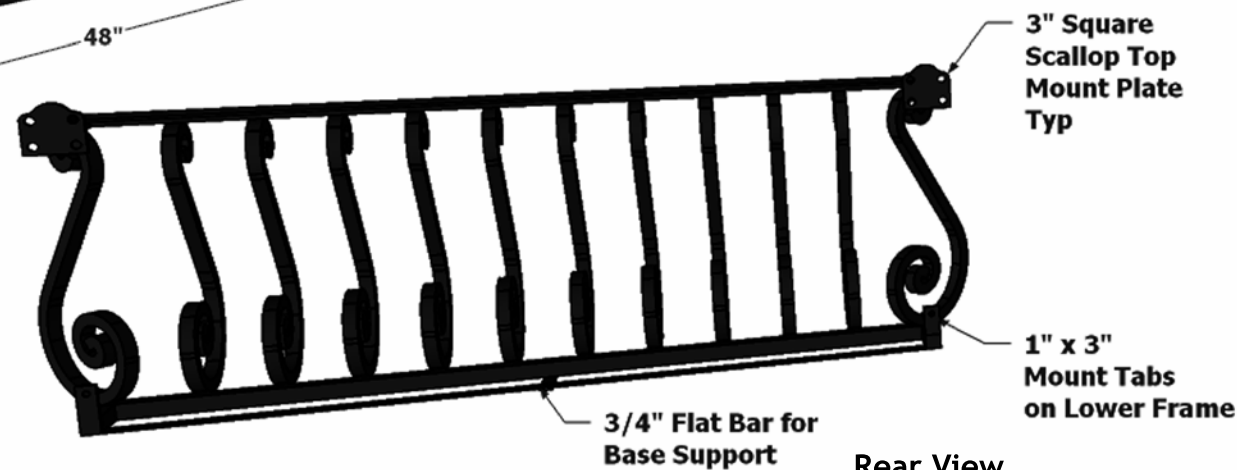

Front View

Perspective View

Rear View

Date: 12-17-2010
 Revision:
 Sheet: A
 PN# 707-BAL-4818-4

Drawn by:
 Content:

KE
 Sevilla
 Faux Balcony
 48" x 18" x 4"

Design by Hooks and Lattice
 All visual representations and designs are the intellectual property of Hooks and Lattice and protected under copy-right law. Any duplication of this design or any element is in direct violation of the law and will result in legal action.