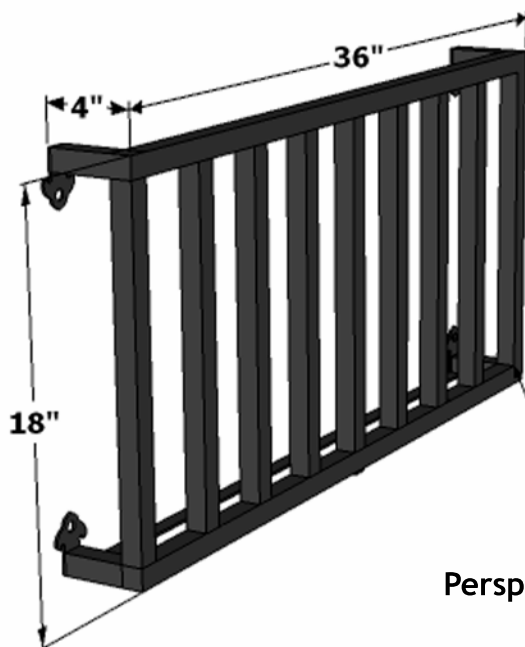

Front View

1" Square Tube
Frame and Balusters

Perspective View

1" Square Tube
Frame and Balusters

Rear View

1" x 2 - 5/8"
Fleur de Lis Mount
Tabs

3/4" Flat Bar for
Base Support

Date: 12-16-2010

Drawn by:

KE

Revision:

Content:

Simple

Sheet: A

Faux Balcony

PN# 705-BAL-6430-4

36" x 18" x 4"

Design by Hooks and Lattice

All visual representations and designs are the intellectual property of Hooks and Lattice and protected under copy-right law. Any duplication of this design or any element is in direct violation of the law and will result in legal action.