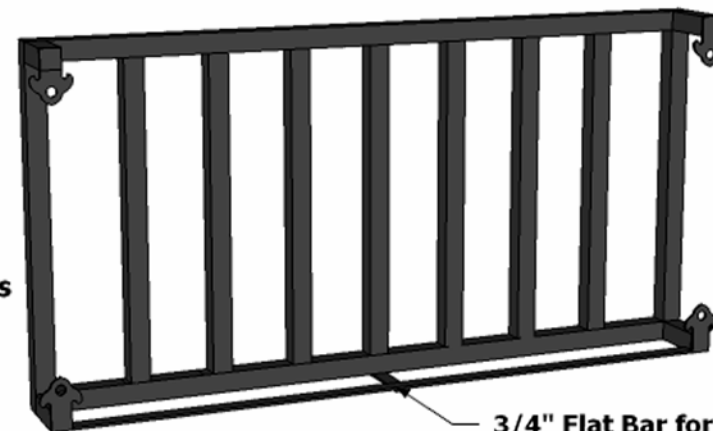

Front View

1" Square Tube
Frame and Balusters

Perspective View

1" Square Tube
Frame and Balusters

Rear View

1" x 2 - 5/8"
Fleur de Lis Mount
Tabs

3/4" Flat Bar for
Base Support

Date: 12-16-2010

Drawn by:

KE

Revision:

Content:

Simple

Sheet: A

Faux Balcony

PN# 705-BAL-6430-4

36" x 18" x 4"

Design by Hooks and Lattice

All visual representations and designs are the intellectual property of Hooks and Lattice and protected under copy-right law. Any duplication of this design or any element is in direct violation of the law and will result in legal action.