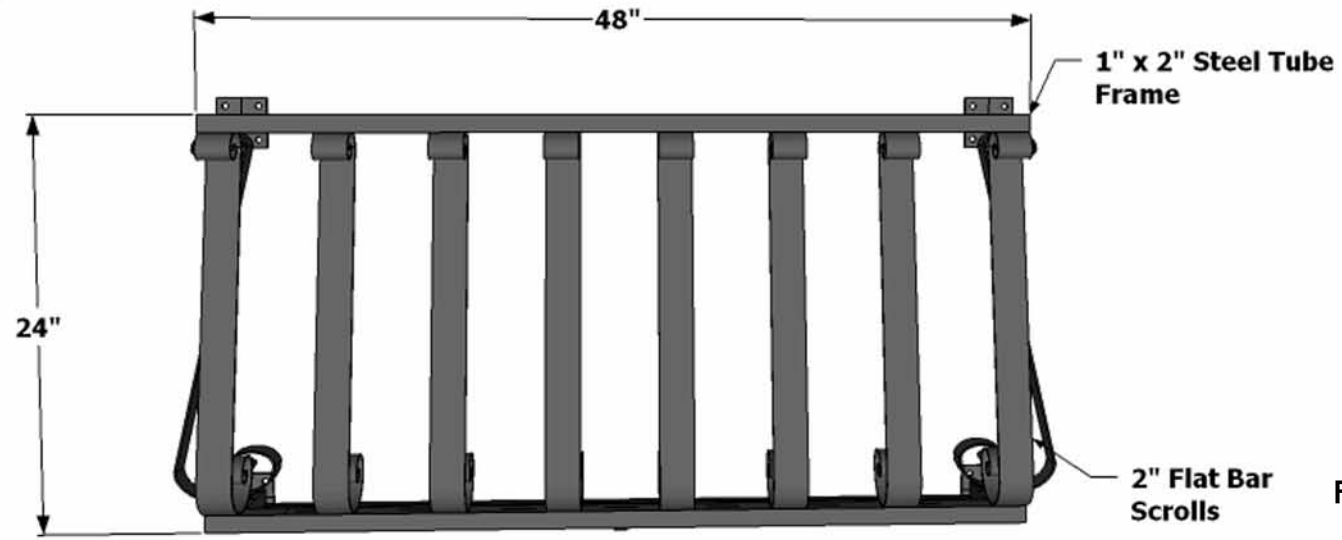

Perspective View

Rear View

Front View

Date: 12-28-2010
 Revision:
 Sheet: A
 PN# 710-BAL-4824-8

Drawn by: KE
 Content: Renaissance
 Faux Balcony
 48" x 24" x 8"

Design by Hooks and Lattice
 All visual representations and designs are the intellectual property of Hooks and Lattice and protected under copy-right law. Any duplication of this design or any element is in direct violation of the law and will result in legal action.

© Copyrighted 2008-2010

Customer Approval: _____

3" x 1/4" Square Plates for Mounting with 4, 3/8" Screw holes Typical

1" x 2" Steel Tube Frame

2" Flat Bar Scrolls

3/4" Flat Bar Base Supports

1" x 2" Steel Tube Frame