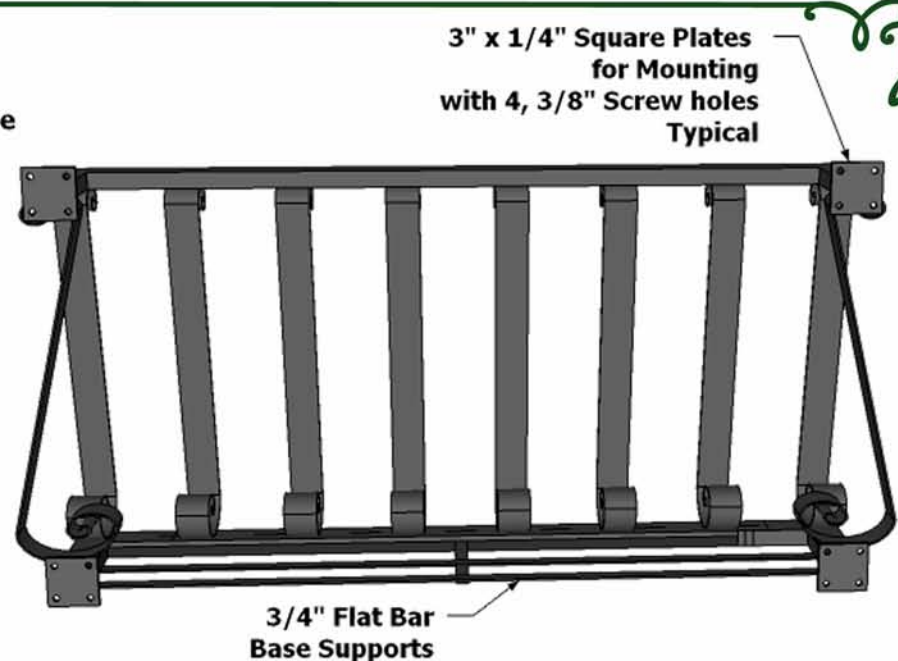

Perspective View

Rear View

Front View

Date: 12-28-2010
 Revision:
 Sheet: A
 PN# 710-BAL-4824-8

Drawn by: KE
 Content: Renaissance
 Faux Balcony
 48" x 24" x 8"

Design by Hooks and Lattice
 All visual representations and designs are the intellectual property of Hooks and Lattice and protected under copy-right law. Any duplication of this design or any element is in direct violation of the law and will result in legal action.

© Copyrighted 2008-2010

Customer Approval: _____

3" x 1/4" Square Plates for Mounting with 4, 3/8" Screw holes Typical

1" x 2" Steel Tube Frame

2" Flat Bar Scrolls

3/4" Flat Bar Base Supports

1" x 2" Steel Tube Frame